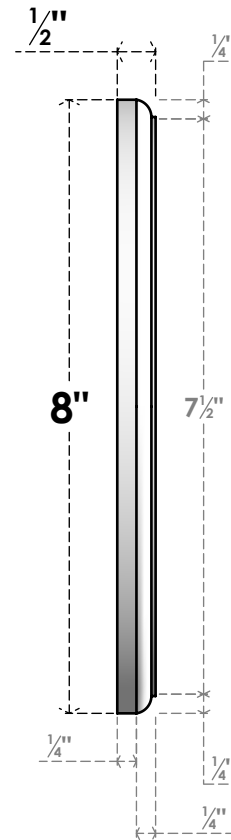

ROSP080X080X050GRY11

8"W X 8"H X 1/2"P STANDARD GRAYSON FLOWER ROSETTE WITH ROUNDED EDGE, ARCHITECTURAL GRADE PVC

FRONT

SIDE

EKENA MILLWORK
2300 WEST MAIN ST.
CLARKSVILLE, TX 75426
TOLL FREE: 866-607-0453
WWW.EKENAMILLWORK.COM

NOTES

1. INSTALLATION TO BE COMPLETED IN ACCORDANCE WITH MANUFACTURER'S SPECIFICATIONS.
2. DRAWING MAY NOT BE TO SCALE
3. THIS DRAWING IS INTENDED FOR DESIGN AND PLANNING PURPOSES ONLY.
4. ALL INFORMATION CONTAINED HEREIN WAS CURRENT AT THE TIME OF DEVELOPMENT BUT MUST BE REVIEWED AND APPROVED BY THE PRODUCT MANUFACTURER TO BE CONSIDERED ACCURATE.
5. ARCHITECTURAL GRADE PVC PRODUCTS ARE MADE FROM EXPANDED CELLULAR PVC AND COME NATURALLY WHITE BUT MAY BE PAINTED