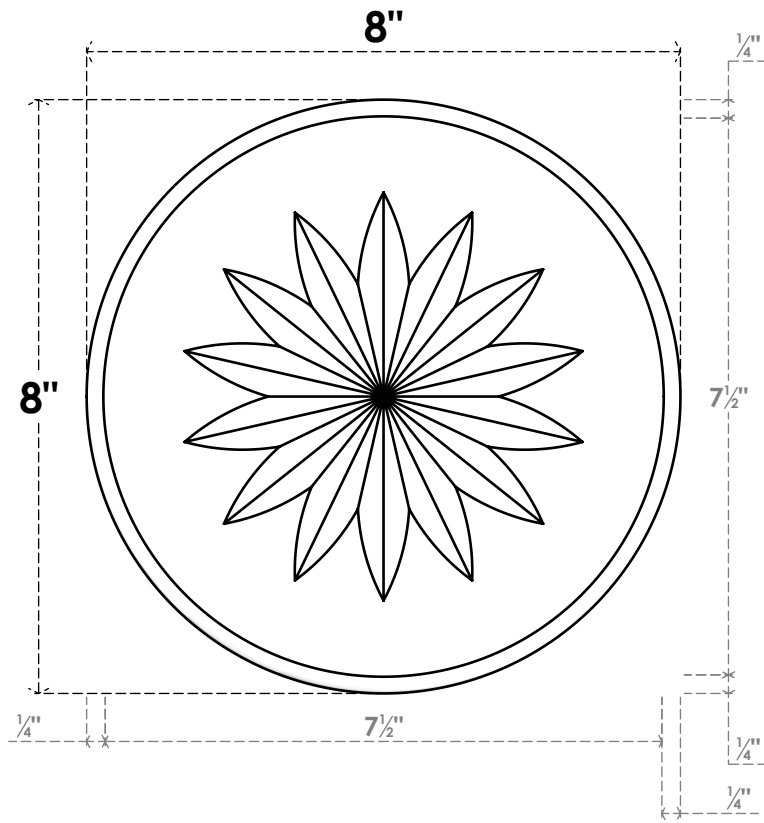

ROSP080X080X050GRY11

8"W X 8"H X 1/2"P STANDARD GRAYSON FLOWER ROSETTE WITH ROUNDED EDGE, ARCHITECTURAL GRADE PVC

FRONT

SIDE

EKENA MILLWORK
2300 WEST MAIN ST.
CLARKSVILLE, TX 75426
TOLL FREE: 866-607-0453
WWW.EKENAMILLWORK.COM